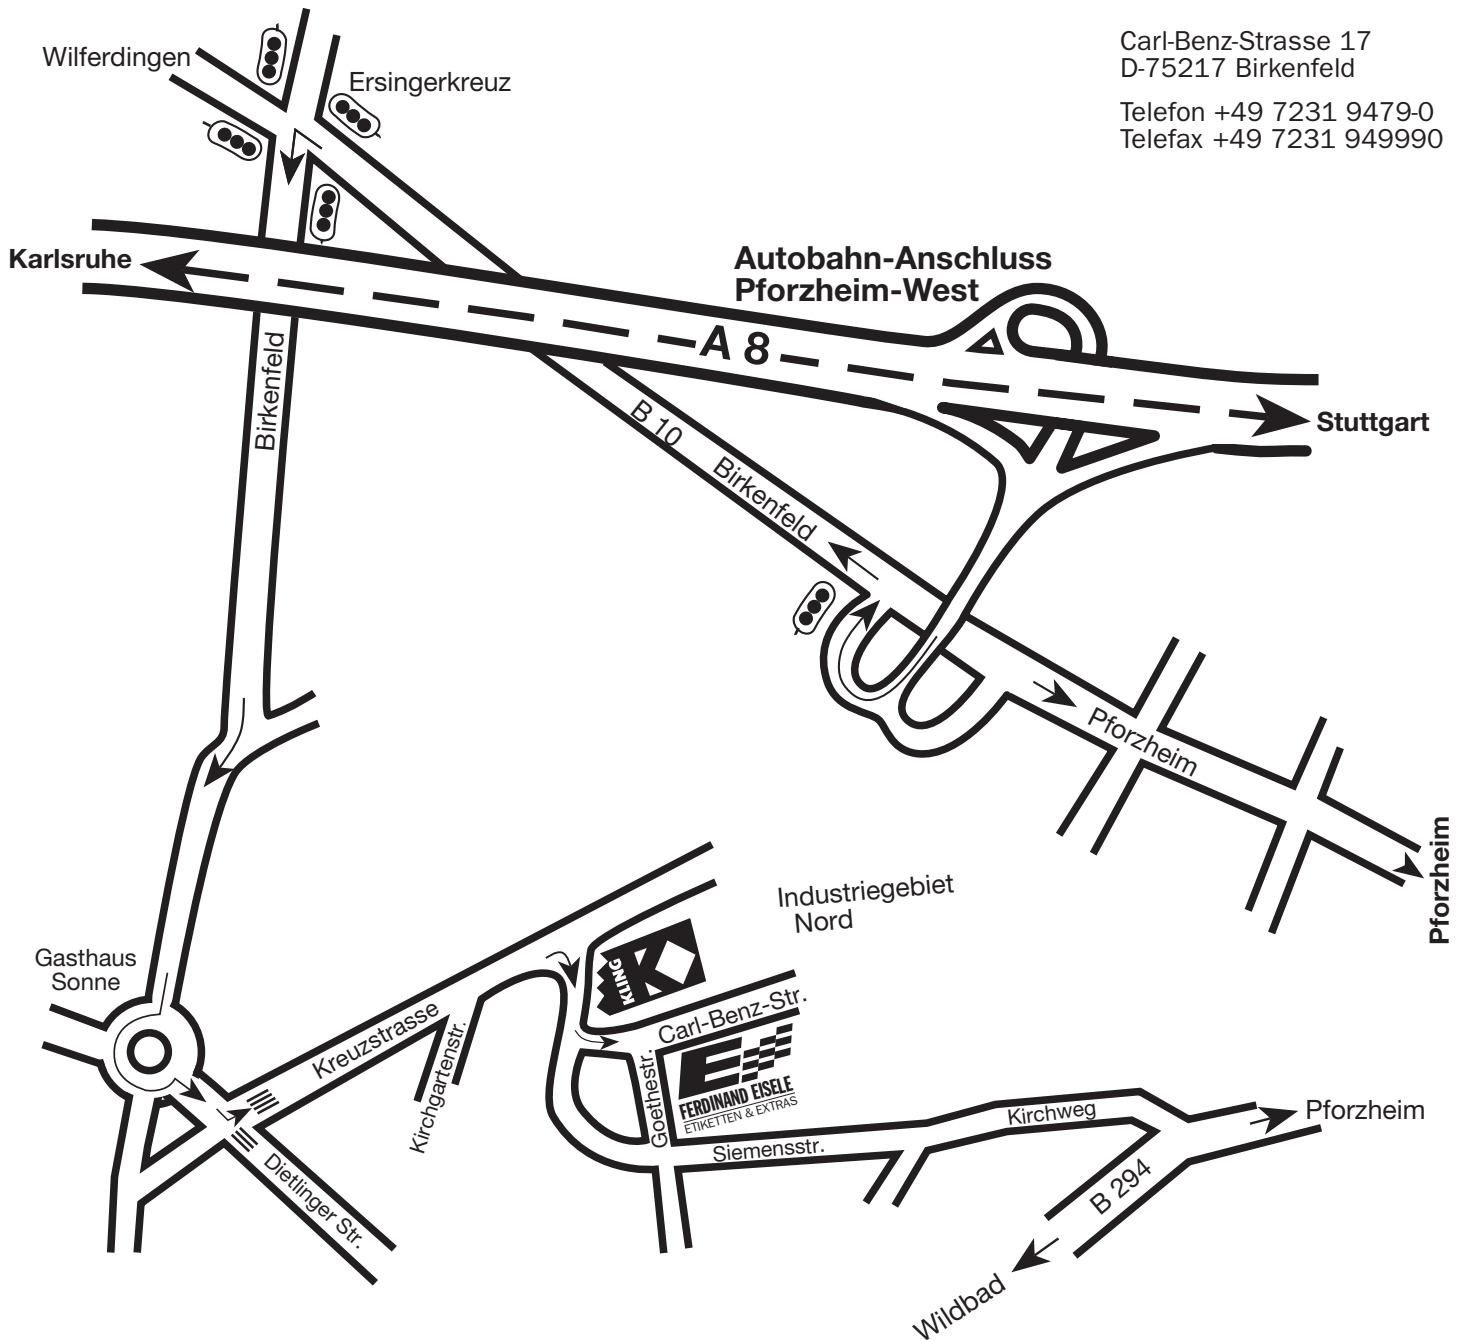

**FERDINAND EISELE**

ETIKETTEN & EXTRAS

Carl-Benz-Strasse 17  
D-75217 Birkenfeld

Telefon +49 7231 9479-0  
Telefax +49 7231 949990

**Your way to Ferdinand Eisele GmbH:**

1. Leave the motorway (Autobahn 8) at the exit Pforzheim-West and follow the signposts direction Birkenfeld.
2. After having reached Birkenfeld city limits, take the third exit at the roundabout (Restaurant/Gasthof Sonne) and follow direction Industriegebiet Nord.
3. On top of the hump, turn left into Kreuzstrasse. Go straight ahead up to the second street on the right, then left again into Carl-Benz-Strasse. Opposite "Kling" you will find us at no. 17.