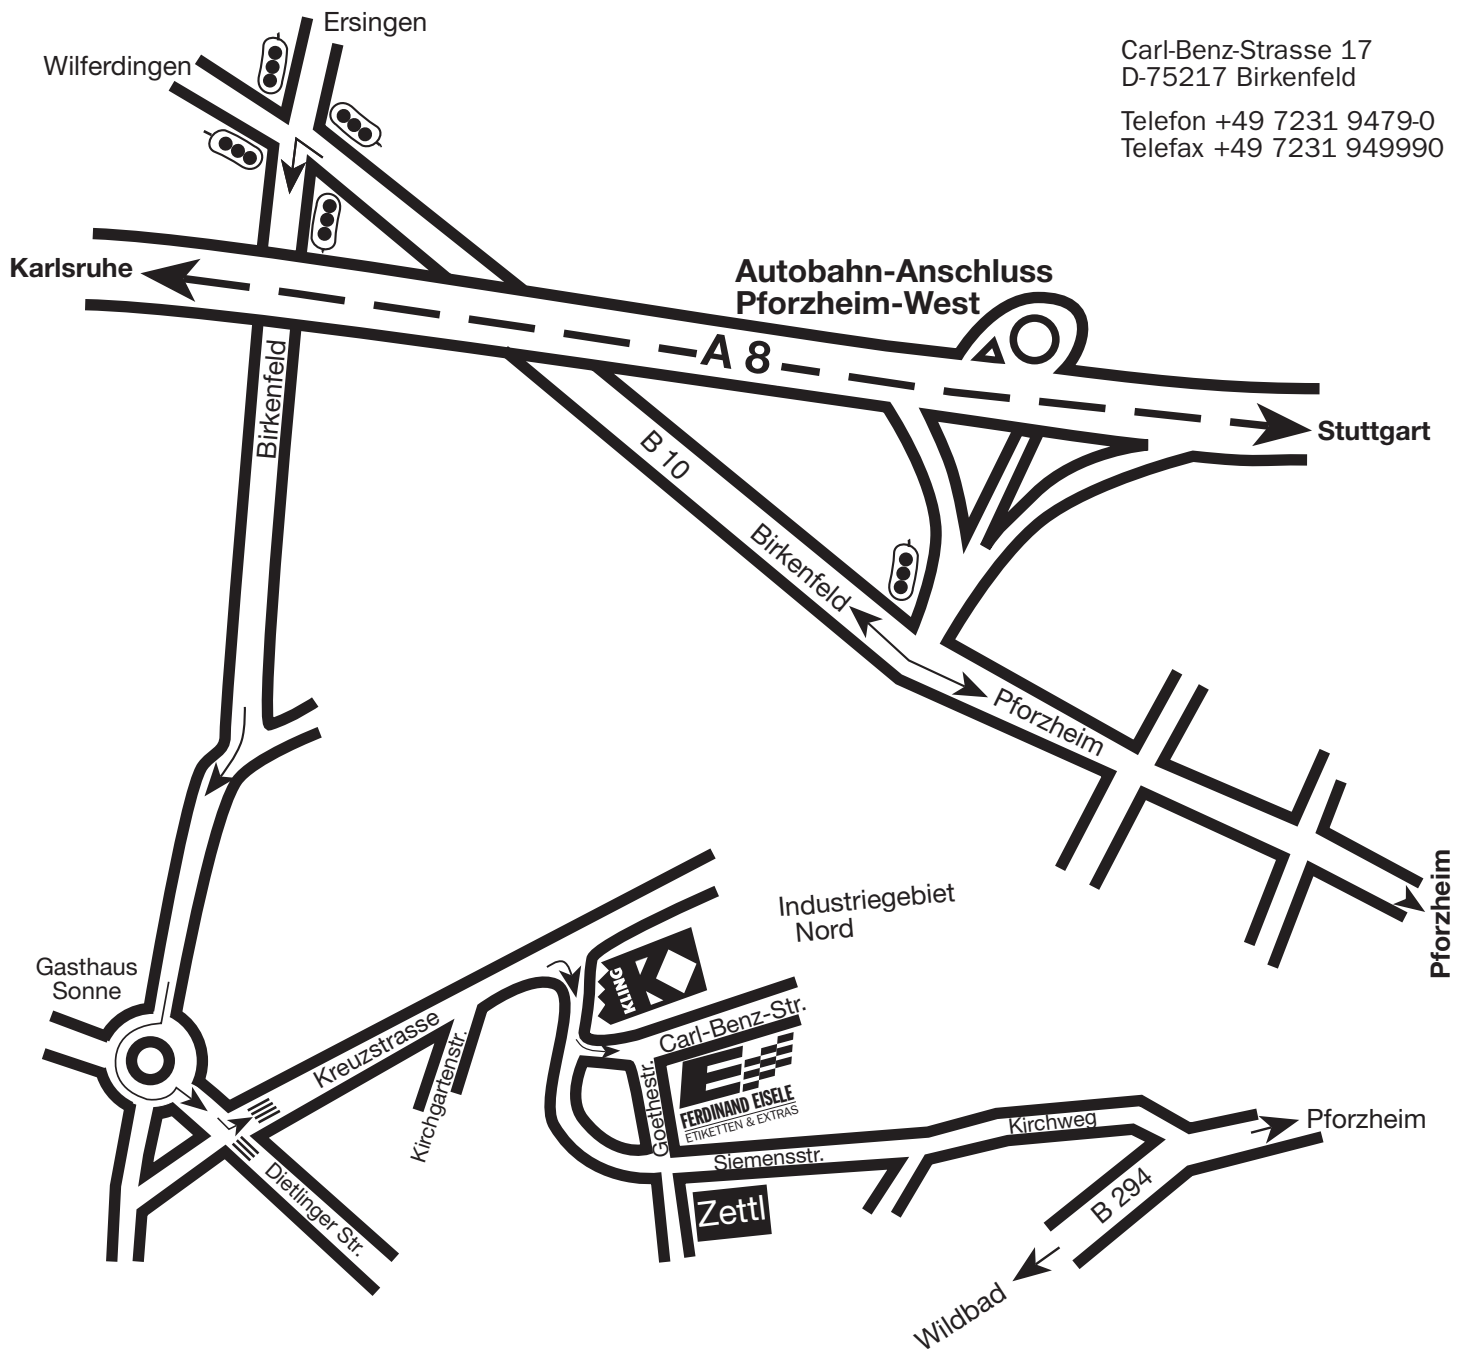

FERDINAND EISELE

ETIKETTEN & EXTRAS

Carl-Benz-Strasse 17
D-75217 Birkenfeld

Telefon +49 7231 9479-0
Telefax +49 7231 949990

Your way to Ferdinand Eisele GmbH:

1. Leave the motorway (Autobahn 8) at the exit Pforzheim-West and follow the signposts direction Birkenfeld.
2. After having reached Birkenfeld city limits, take the third exit at the roundabout (Restaurant/Gasthof Sonne) and follow direction Industriegebiet Nord.
3. On top of the hump, turn left into Kreuzstrasse. Go straight ahead up to the second street on the right, then left again into Carl-Benz-Strasse. Opposite "Kling" you will find us at no. 17.